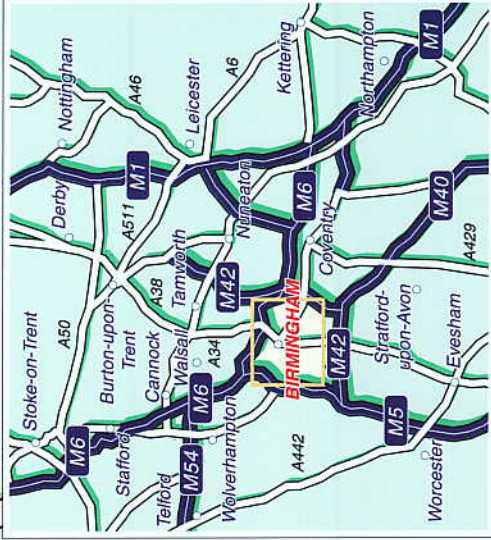

© Give Way Ltd 2002. Tel: 0800 019 0027.
OS data. PU 100016309. Crown© 2002.