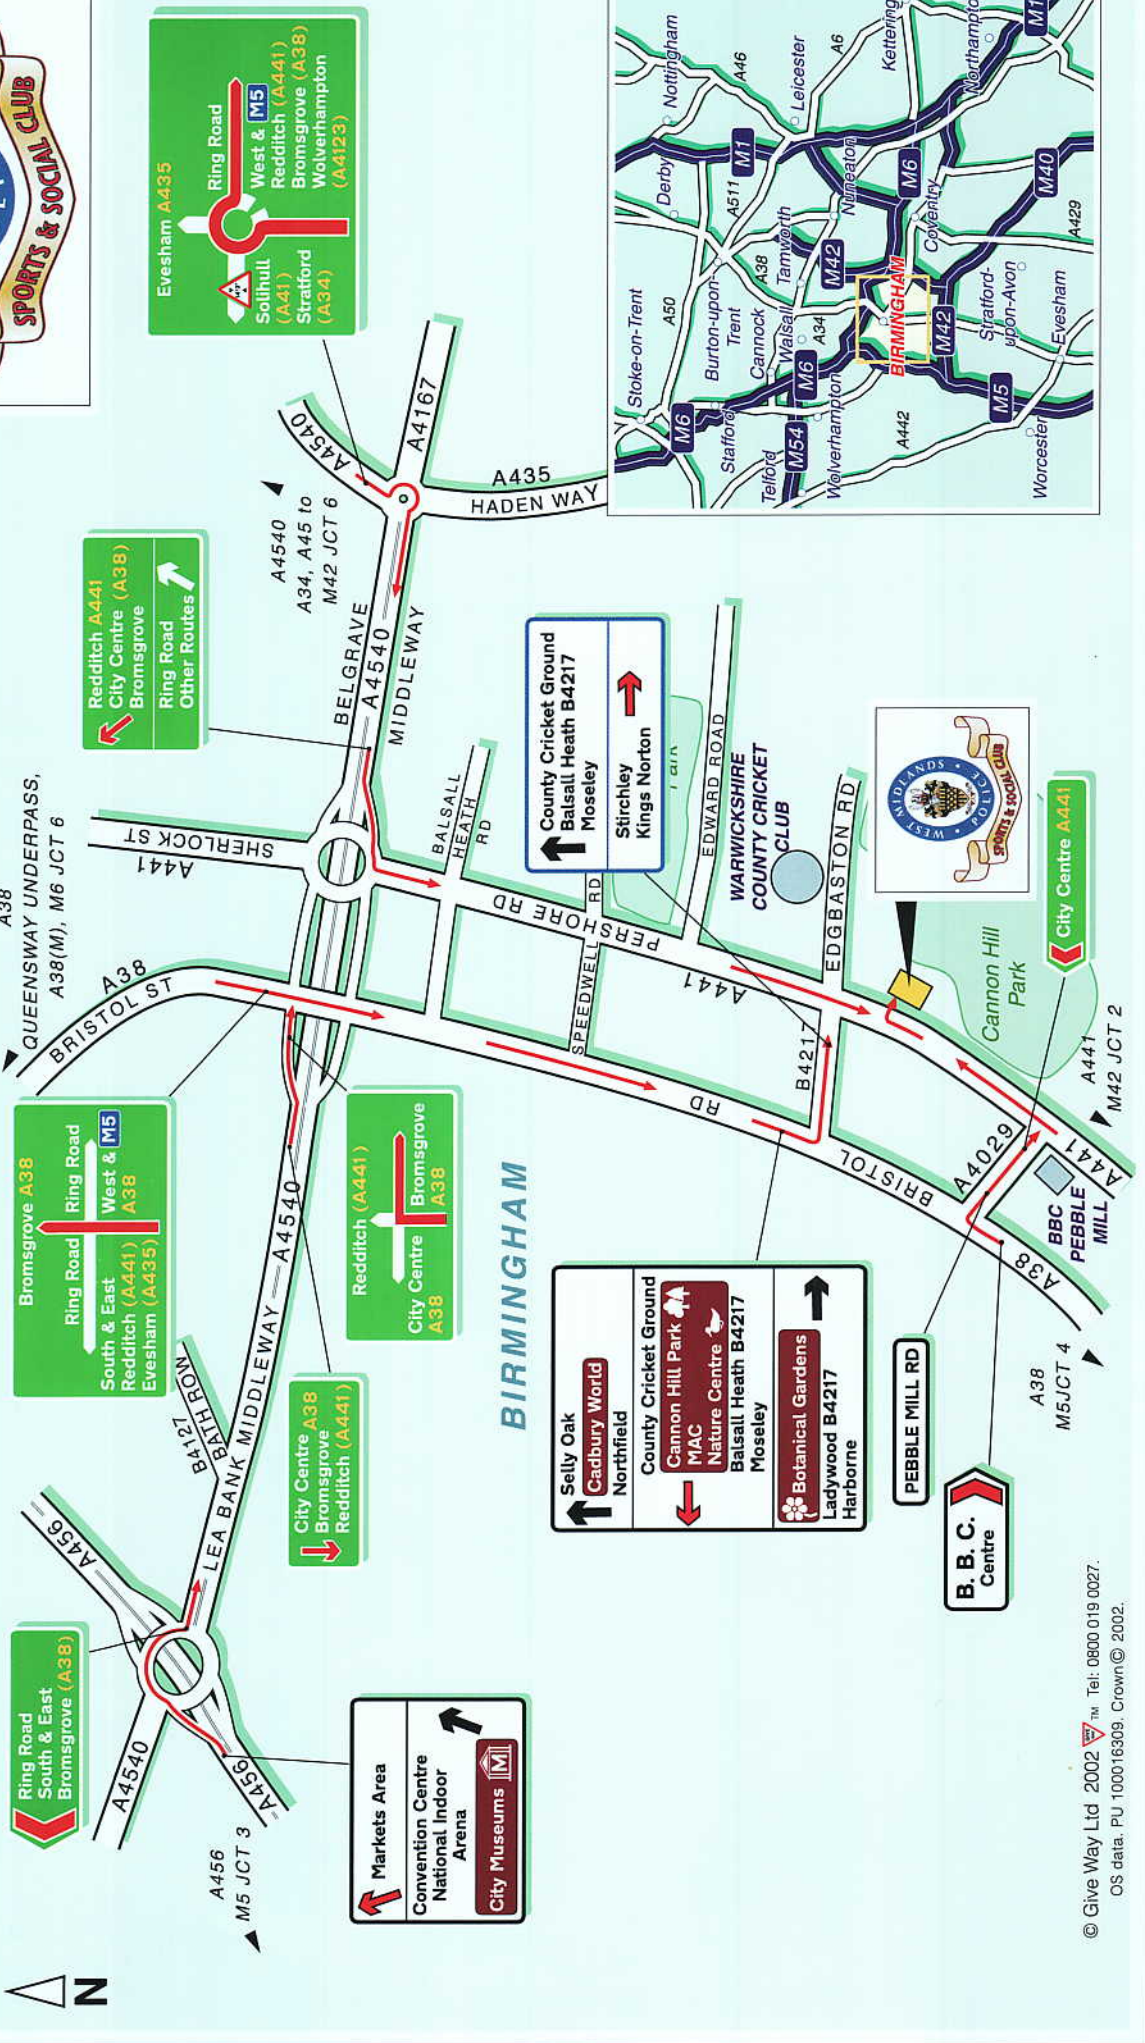

TALLY HO SPORTS & CONFERENCE CENTRE

Evesham A435

West & M5
Redditch (A441)
Bromsgrove (A38)
Wolverhampton (A4123)

Redditch A441
City Centre (A38)
Bromsgrove
Ring Road
Other Routes

Bromsgrove A38
Ring Road
West & M5
A38
Redditch (A441)
Evesham (A435)

Redditch (A441)
City Centre
A38
Bromsgrove
A38

City Centre A38
Bromsgrove (A441)
Redditch (A441)

Selly Oak
Cadbury World
Northfield
County Cricket Ground
Cannon Hill Park
MIAC
Nature Centre
Balsall Heath B4217
Moseley
Botanical Gardens
Ladywood B4217
Harborne