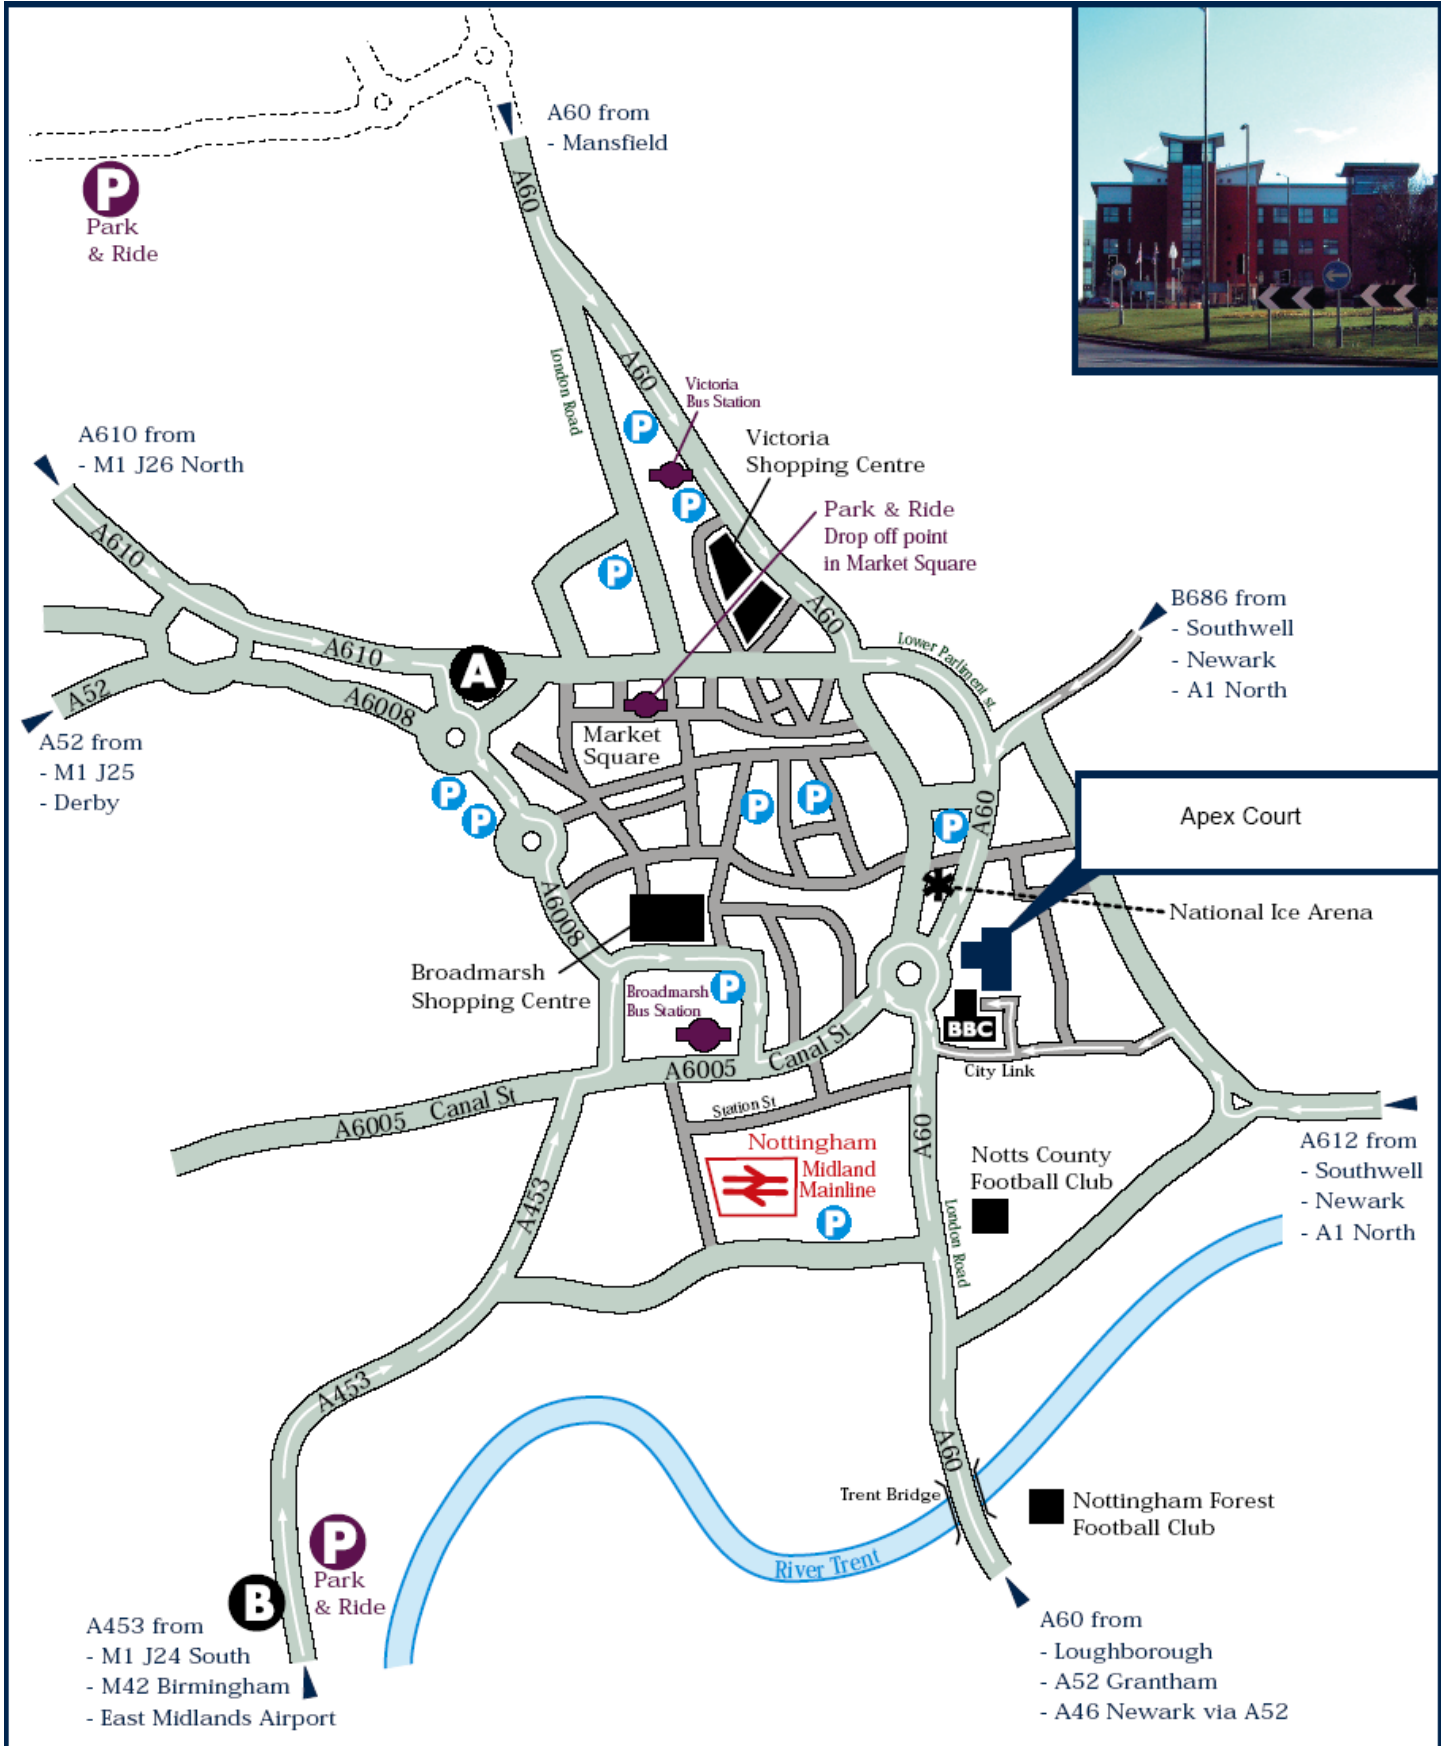

# Apex Court - Location Map

### **From the North**

- Exit M1 at J26, turning left onto A610 towards Nottingham
- Straight over first roundabout, staying on A610 (to City)
- Pass Travelodge on left, then straight over next roundabout (Gateway Hotel on left)
- Straight over the next two sets of traffic lights
- Straight on at Ring Road junction on A610 to City Centre
- Carry straight on through three sets of traffic lights to the top of the hill
- Go straight over traffic lights and get into right hand lane
- Follow the road to the right onto Toll House Hill, passing under bridge
- You are now at point A on our map overleaf
- Go straight over two roundabouts and get into left hand lane
- Go under bridge, through traffic lights into middle lane
- The road bears right to traffic lights, signposted Trent Bridge
- At lights turn left towards Trent Bridge along Canal Street
- Go right at the roundabout and turn left onto City Link
- We are behind the BBC building on the left

### **From the South**

- Exit M1 at J24, turning right at island onto A453 to Nottingham
- Straight over first roundabout, and pass Trent University on left
- Straight on at next traffic lights following signs for A453/
- City Centre
- Drive over the Fly-over and down the hill, passing Harry Ramsdon's on left
- You are now at point B on our map overleaf
- After several sets of lights pass Inland Revenue HQ on left (modern, glass building)
- Arrive at T-junction and bear right (Nottingham Evening Post Offices on right)
- Get in middle lane passing Broadmarsh Shopping Centre on left
- The road bears right to traffic lights, signposted Trent Bridge
- At lights turn left towards Trent Bridge along Canal Street
- Go right at the roundabout a turn left onto City Link
- We are behind the BBC building on the left